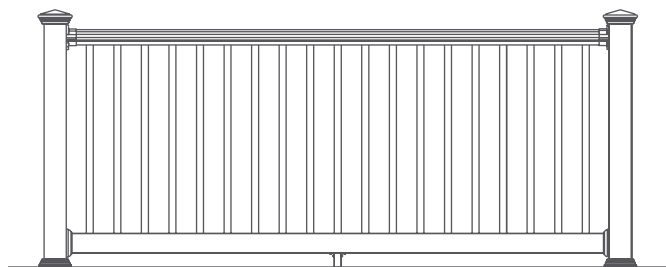

## Contour Rail

Hard working style without the hardwork.

To find a dealer near you, visit our website

[www.superior-bp.com](http://www.superior-bp.com)

Superior Building Products  
1750 S. Archibald Avenue  
Ontario, CA 91761

Phone: (909) 930-1802  
Fax: (909) 930-1803

- Standard and Custom lengths available
- Durable co-extruded vinyl
- Hidden fasteners
- No special tools required
- Building code rated systems
- Stair kits and accessories available