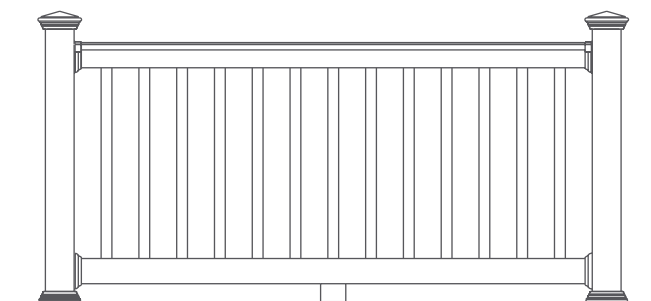

Leadership.

Kroy Performance Vinyl Railing

Standard Rail with Decorative Cap

Hard working style without the hardwork.

To find a dealer near you, visit our website

www.superior-bp.com

Superior Building Products
1750 S. Archibald Avenue
Ontario, CA 91761

Phone: (909) 930-1802
Fax: (909) 930-1803

- Standard and Custom lengths available
- Durable co-extruded vinyl
- Hidden fasteners
- No special tools required
- Building code rated systems
- Stair kits and accessories available