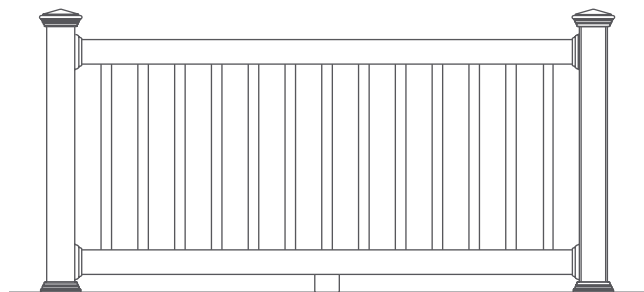

Leadership.

Kroy Performance Vinyl Railing

Standard Rail

Hard working style without the hardwork.

To find a dealer near you, visit our website

www.superior-bp.com

Superior Building Products
1750 S. Archibald Avenue
Ontario, CA 91761

Phone: (909) 930-1802
Fax: (909) 930-1803

- Standard and Custom lengths available
- Durable co-extruded vinyl
- Hidden fasteners
- No special tools required
- Building code rated systems
- Stair kits and accessories available