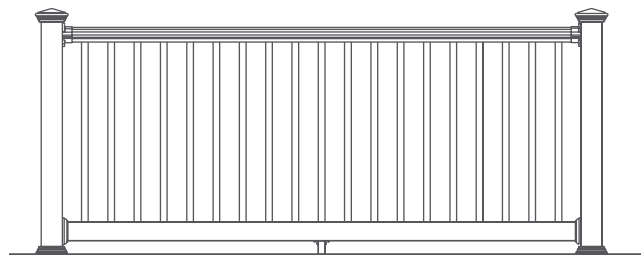

Kroy Elegance Composite Railing

Contour Rail

Feels like wood without the upkeep.

To find a dealer near you, visit our website

www.superior-bp.com

Superior Building Products
1750 S. Archibald Avenue
Ontario, CA 91761

Phone: (909) 930-1802
Fax: (909) 930-1803

Post Caps

Classic

Gothic

External

Railing Colors

Khaki

White