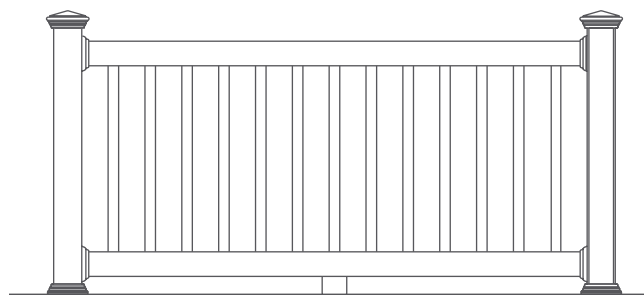

Leadership.

Kroy Elegance Composite Railing

Standard Rail

Feels like wood without the upkeep.

To find a dealer near you, visit our website

www.superior-bp.com

Superior Building Products
1750 S. Archibald Avenue
Ontario, CA 91761

Phone: (909) 930-1802
Fax: (909) 930-1803

Post Caps

Classic

Gothic

External

Railing Colors

Khaki

White