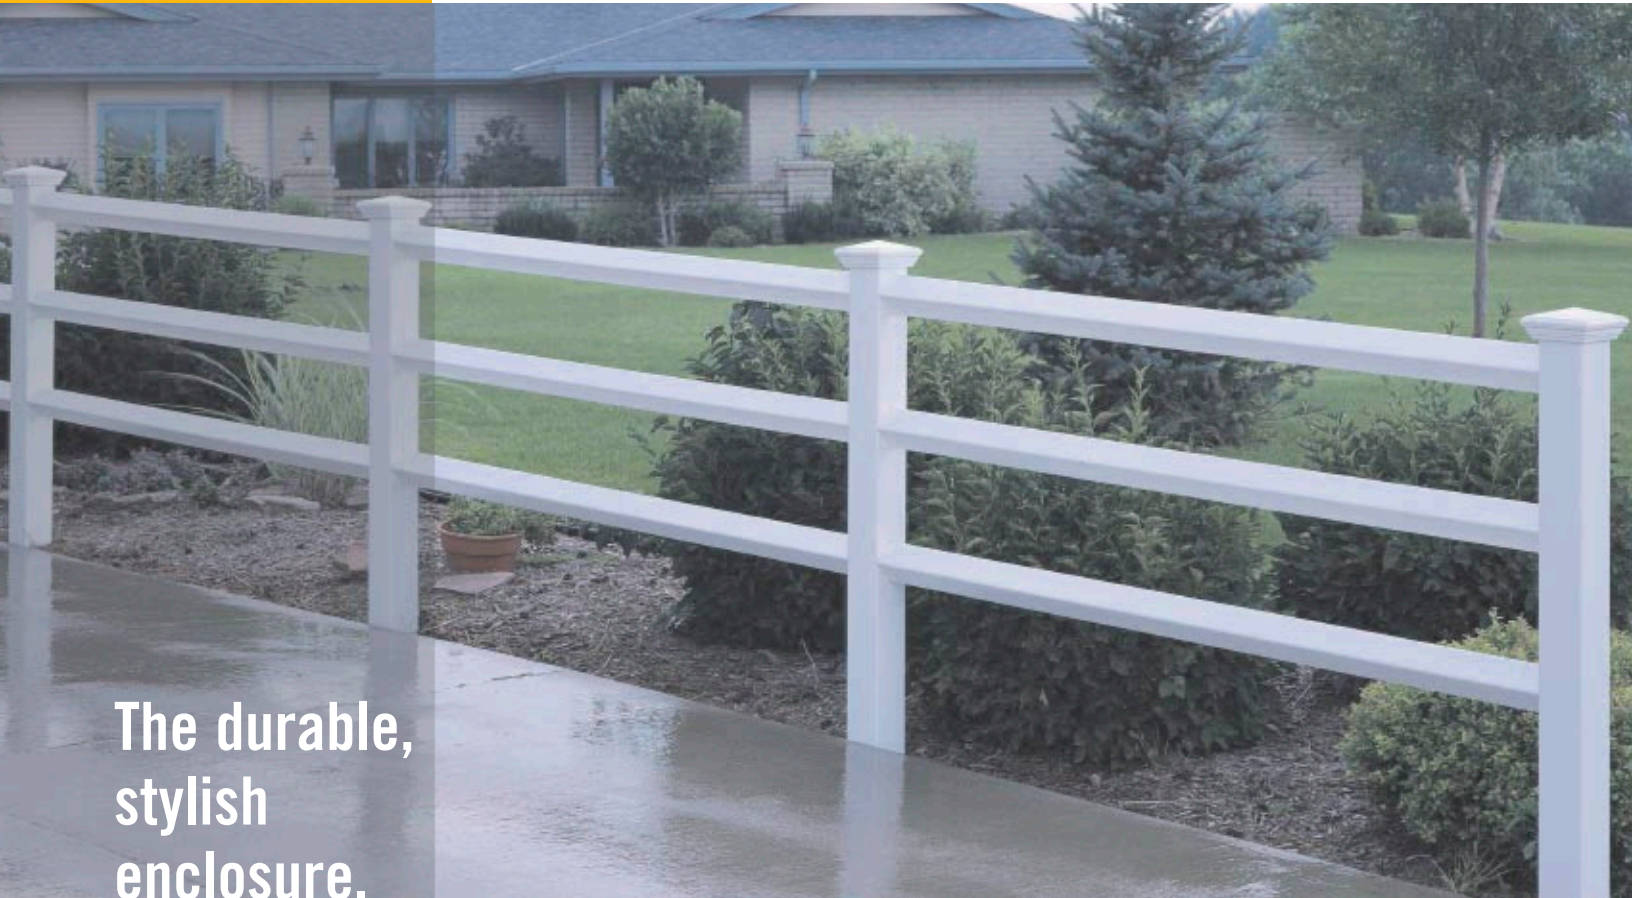

Leadership.

Kroy Performance Ranch Rail Fence

Diamond Rail

The durable,
stylish
enclosure.

To find a dealer
near you, visit
our website

www.superior-bp.com

Superior Building Products
1750 S. Archibald Avenue
Ontario, CA 91761

Phone: (909) 930-1802
Fax: (909) 930-1803

*Drawings are property of
Kroy Building Products Inc.™
May 2005*