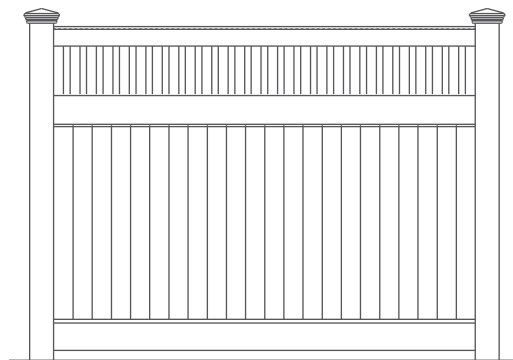

Leadership.

Kroy Elegance Privacy Fence

Privacy with Accent and Decorative Cap Rail

Privacy
that's
easy to
live with.

To find a dealer
near you, visit
our website

www.superior-bp.com

Superior Building Products
1750 S. Archibald Avenue
Ontario, CA 91761

Phone: (909) 930-1802
Fax: (909) 930-1803

Drawings are property of
Kroy Building Products Inc.™
May 2005

- Standard and Custom heights and lengths available

Post Caps

Classic

Gothic

External

Fence Colors