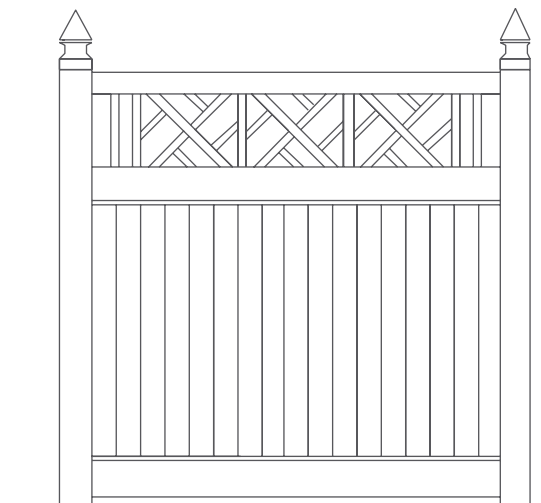

Leadership.

Kroy Elegance Privacy Fence

Privacy with Chippendale Accent

Privacy that's easy to live with.

To find a dealer near you, visit our website

www.superior-bp.com

Superior Building Products
1750 S. Archibald Avenue
Ontario, CA 91761

Phone: (909) 930-1802
Fax: (909) 930-1803

Drawings are property of Kroy Building Products Inc.™ May 2005

- Standard and Custom heights and lengths available

Post Caps

Classic

Gothic

External

Fence Colors