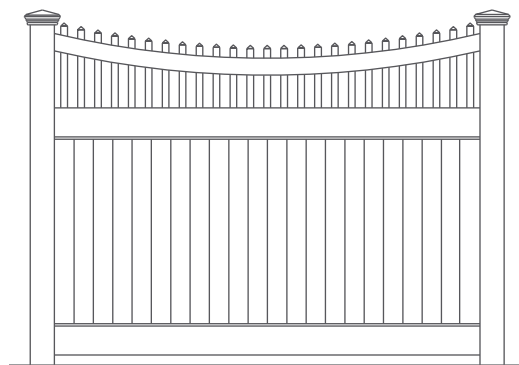

Leadership.

Kroy Elegance Privacy Fence

Privacy with Dropped Rail

Privacy that's easy to live with.

To find a dealer near you, visit our website

www.superior-bp.com

Superior Building Products
1750 S. Archibald Avenue
Ontario, CA 91761

Phone: (909) 930-1802
Fax: (909) 930-1803

Drawings are property of Kroy Building Products Inc.™ May 2005

- Standard and Custom heights and lengths available

Post Caps

Classic

Gothic

External

Fence Colors

- Tan
- Sandstone
- Khaki
- Grey
- White

Variegated Fence Colors

- Greystone
- Stained Cedarcrest
- Cedarcrest

Drop Rails and Picket Accents

- Tan
- Sandstone
- Khaki
- Grey
- White

Decorative Cap Rails

- Forest Green
- Cranberry
- Blue
- Tan
- White