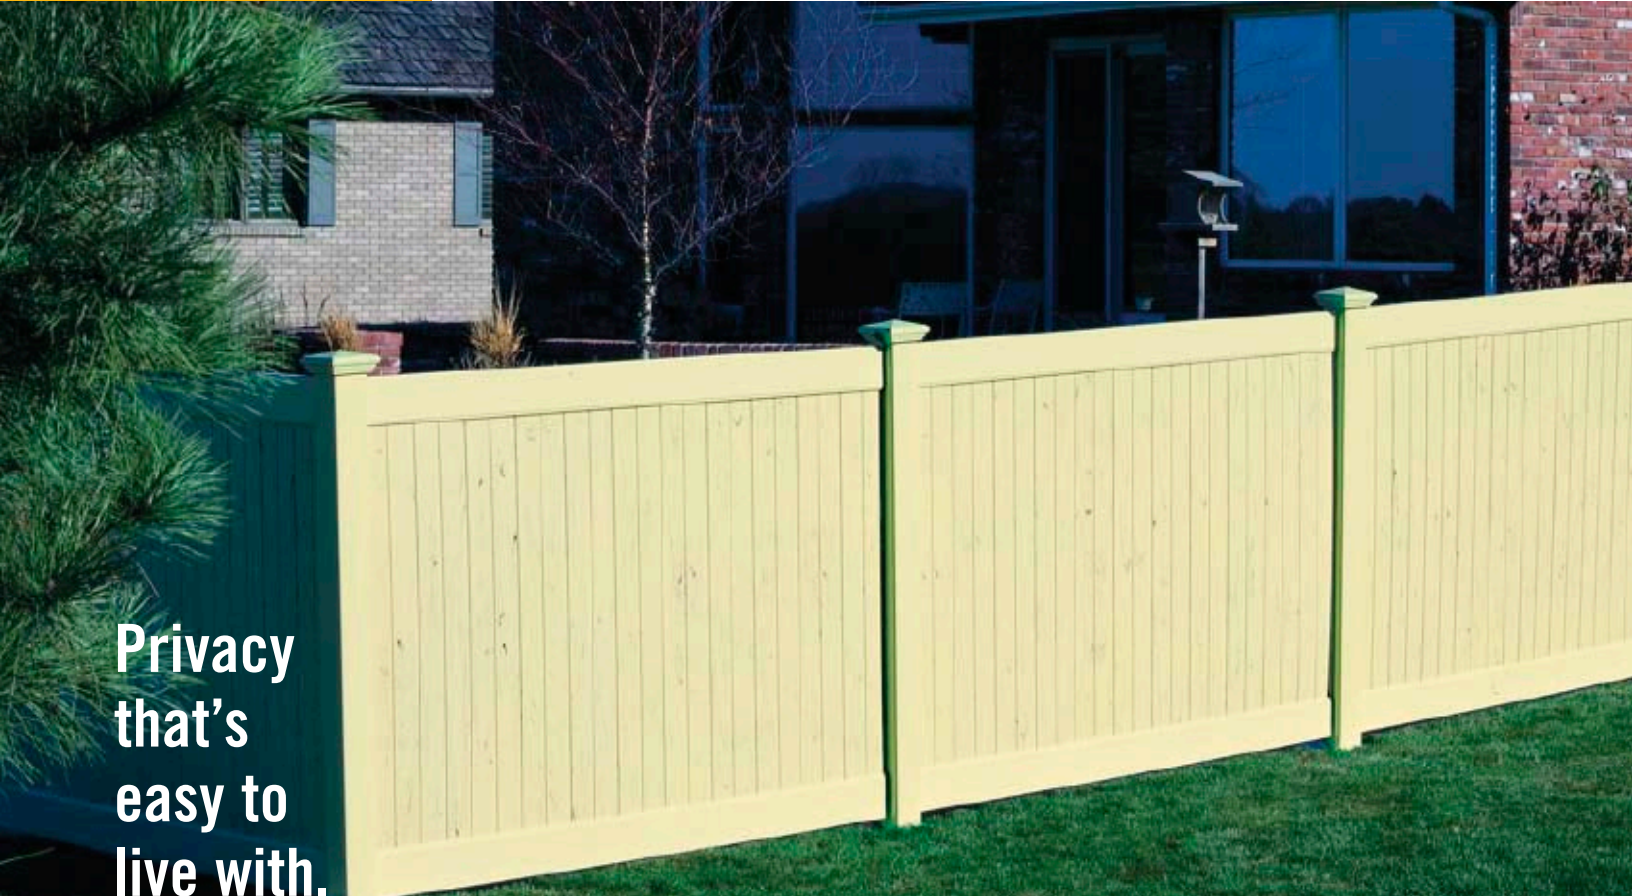

Leadership.

Kroy Elegance Privacy Fence

Solid Privacy (1x8 T&G w 2x6 1/2 Slotted Rail)

Privacy that's easy to live with.

To find a dealer near you, visit our website

www.superior-bp.com

Superior Building Products
1750 S. Archibald Avenue
Ontario, CA 91761

Variegated Fence Colors

Drop Rails and Picket Accents

Decorative Cap Rails