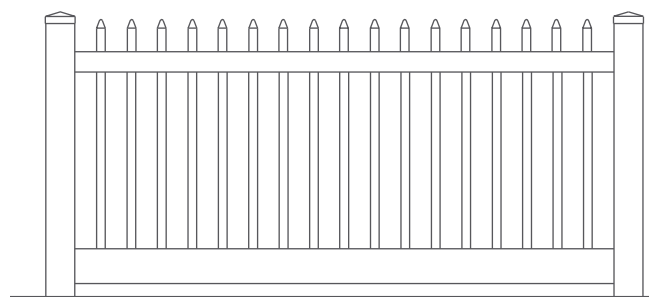

Leadership.

Kroy Performance Picket Fence

Square Picket Straight

Outdoor style without the work.

To find a dealer near you, visit our website

www.superior-bp.com

Superior Building Products
1750 S. Archibald Avenue
Ontario, CA 91761

Phone: (909) 930-1802
Fax: (909) 930-1803

Drawings are property of
Kroy Building Products Inc.™
May 2005

- Standard and Custom heights and lengths available

Post Caps

Classic

Gothic

External

Fence Colors