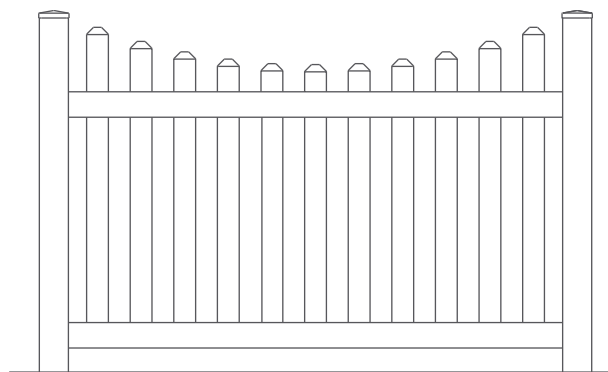

Leadership.

Kroy Performance Picket Fence

Wide Scalloped

Outdoor style without the work.

To find a dealer near you, visit our website

www.superior-bp.com

Superior Building Products
1750 S. Archibald Avenue
Ontario, CA 91761

Phone: (909) 930-1802
Fax: (909) 930-1803

Drawings are property of
Kroy Building Products Inc.™
May 2005

- Standard and Custom heights and lengths available
- Dog ear and Spade picket caps available

Post Caps