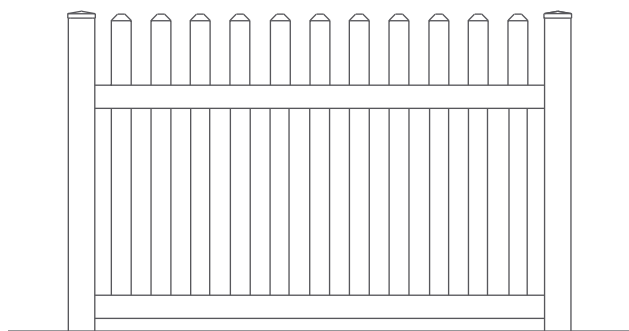

Leadership.

Kroy Performance Picket Fence

Wide Straight

Outdoor style without the work.

To find a dealer near you, visit our website

www.superior-bp.com

Superior Building Products
1750 S. Archibald Avenue
Ontario, CA 91761

Phone: (909) 930-1802
Fax: (909) 930-1803

Drawings are property of Kroy Building Products Inc.™ May 2005

- Standard and Custom heights and lengths available
- Dog ear and Spade picket caps available

Post Caps