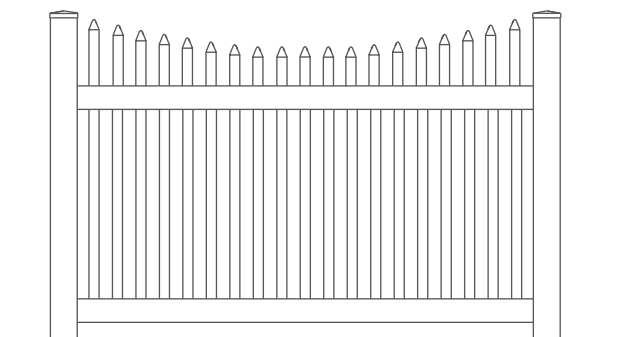

Leadership.

Kroy Performance Picket Fence

Narrow Scalloped

Outdoor style without the work.

To find a dealer near you, visit our website

www.superior-bp.com

Superior Building Products
1750 S. Archibald Avenue
Ontario, CA 91761

Phone: (909) 930-1802
Fax: (909) 930-1803

Drawings are property of Kroy Building Products Inc.™ May 2005

- Standard and Custom heights and lengths available

Post Caps

Classic

Gothic

External

Fence Colors