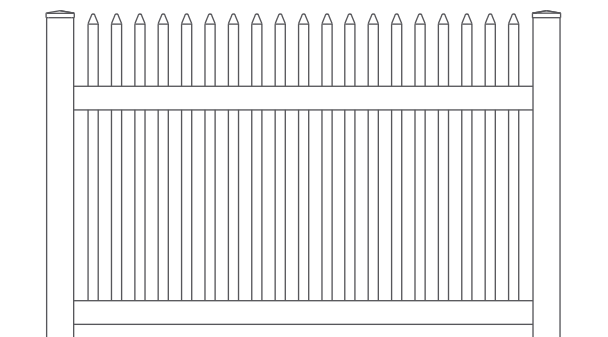

Leadership.

Kroy Performance Picket Fence

Narrow Straight

Outdoor style without the work.

To find a dealer near you, visit our website

www.superior-bp.com

Superior Building Products
1750 S. Archibald Avenue
Ontario, CA 91761

Phone: (909) 930-1802
Fax: (909) 930-1803

Drawings are property of Kroy Building Products Inc.™ May 2005

- Standard and Custom heights and lengths available

Post Caps

Classic

Gothic

External

Fence Colors