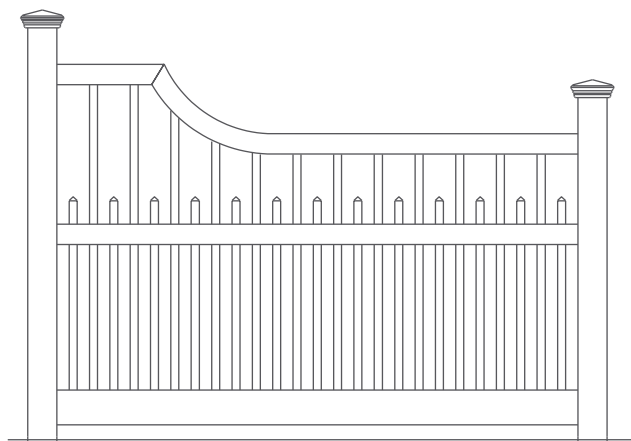

Leadership.

Kroy Elegance Picket Fence

Closed Scalloped Picket

Outdoor style without the work.

To find a dealer near you, visit our website

www.superior-bp.com

Superior Building Products
1750 S. Archibald Avenue
Ontario, CA 91761

Phone: (909) 930-1802
Fax: (909) 930-1803

Drawings are property of Kroy Building Products Inc.™ May 2005

- Standard and Custom heights and lengths available

Post Caps

Classic

Gothic

External

Fence Colors