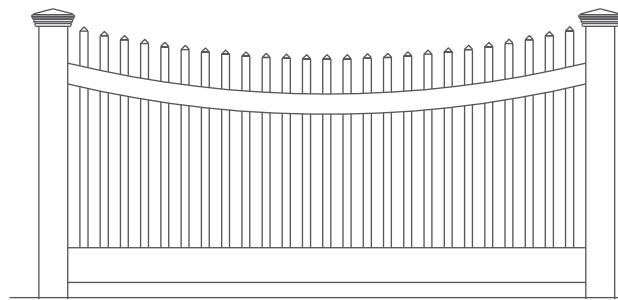

- Standard and Custom heights and lengths available

Post Caps

Fence Colors

Sandstone

Khaki

White