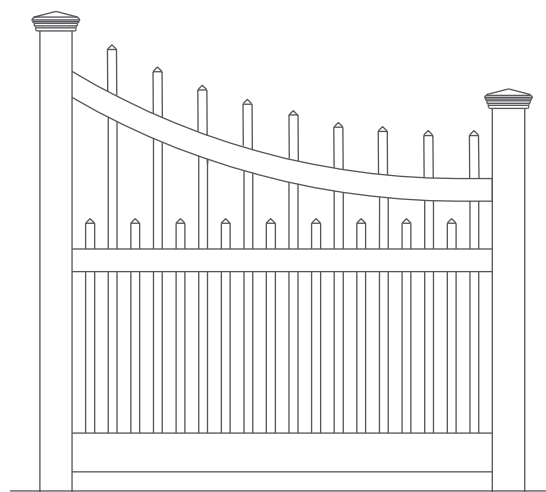

Leadership.

Kroy Elegance Picket Fence

Dropped Rail Scalloped Picket

Outdoor style without the work.

To find a dealer near you, visit our website

www.superior-bp.com

Superior Building Products
1750 S. Archibald Avenue
Ontario, CA 91761

Phone: (909) 930-1802
Fax: (909) 930-1803

- Standard and Custom heights and lengths available

Post Caps

Classic

Gothic

External

Fence Colors

- Sandstone
- Khaki
- White