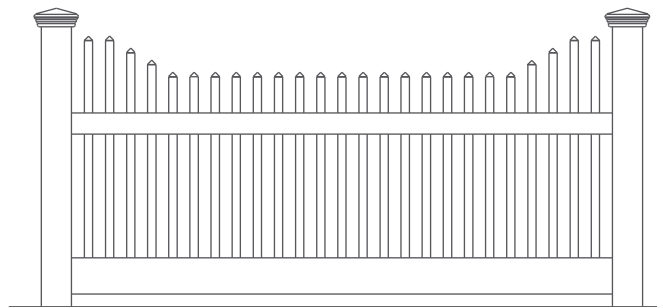

## Square Picket Straight

Outdoor style without the work.

To find a dealer near you, visit our website

[www.superior-bp.com](http://www.superior-bp.com)

Superior Building Products  
1750 S. Archibald Avenue  
Ontario, CA 91761

Phone: (909) 930-1802  
Fax: (909) 930-1803

Drawings are property of Kroy Building Products Inc.™ May 2005

- Standard and Custom heights and lengths available

Post Caps

Fence Colors

Classic

Gothic

External