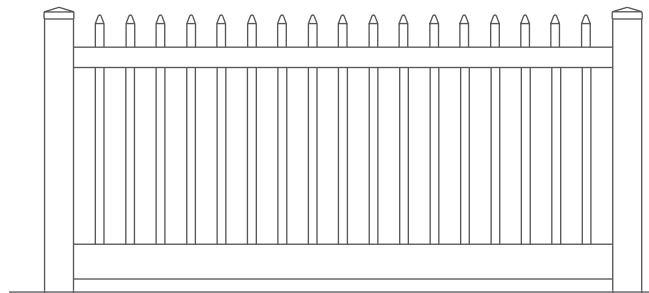

## Square Picket Straight

Outdoor style without the work.

To find a dealer near you, visit our website

[www.superior-bp.com](http://www.superior-bp.com)

Superior Building Products  
1750 S. Archibald Avenue  
Ontario, CA 91761

Phone: (909) 930-1802  
Fax: (909) 930-1803

Drawings are property of  
Kroy Building Products Inc.™  
May 2005

Post Caps

Classic

Gothic

External

Fence Colors

White