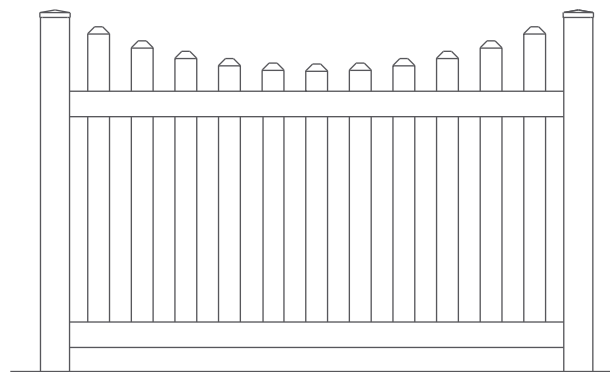

Leadership.

Kroy Classic Picket Fence

Wide Scalloped

Outdoor style without the work.

To find a dealer near you, visit our website

www.superior-bp.com

Superior Building Products
1750 S. Archibald Avenue
Ontario, CA 91761

Phone: (909) 930-1802
Fax: (909) 930-1803

Drawings are property of Kroy Building Products Inc.™ May 2005

- Standard and Custom heights and lengths available
- Dog ear and Spade picket caps available

Post Caps