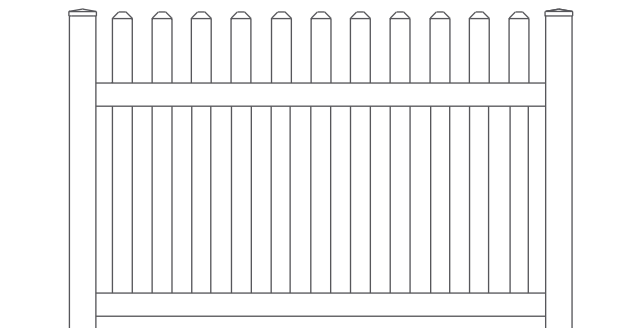

Phone: (909) 930-1802  
Fax: (909) 930-1803

Drawings are property of Kroy Building Products Inc.™ May 2005

- Standard and Custom heights and lengths available
- Dog ear and Spade picket caps available