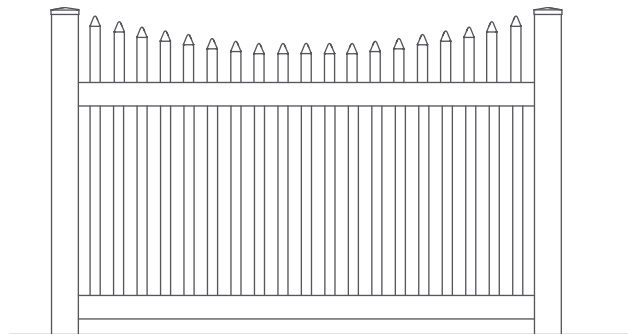

## Narrow Scalloped

Outdoor style without the work.

To find a dealer near you, visit our website

[www.superior-bp.com](http://www.superior-bp.com)

Superior Building Products  
1750 S. Archibald Avenue  
Ontario, CA 91761

Phone: (909) 930-1802  
Fax: (909) 930-1803

*Drawings are property of Kroy Building Products Inc.™ May 2005*

- Standard and Custom heights and lengths available

Post Caps

Fence Colors

Classic

Gothic

External