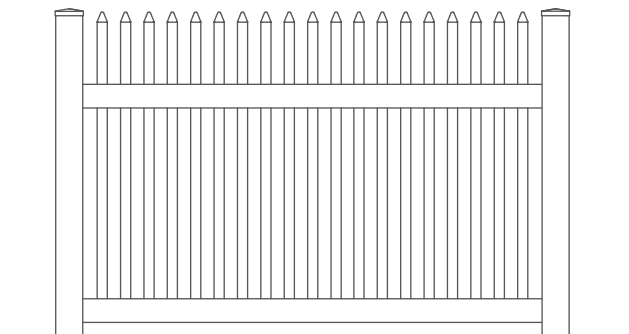

Leadership.

Kroy Classic Picket Fence

Narrow Straight

Outdoor style without the work.

To find a dealer near you, visit our website

www.superior-bp.com

Superior Building Products
1750 S. Archibald Avenue
Ontario, CA 91761

Phone: (909) 930-1802
Fax: (909) 930-1803

Drawings are property of Kroy Building Products Inc.™ May 2005

- Standard and Custom heights and lengths available

Post Caps

Classic

Gothic

External

Fence Colors