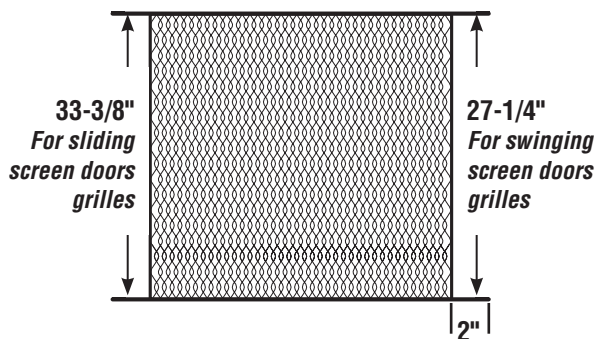

CUSTOM MADE DOOR GRILLES

Color code chart (xx)	
AD = Adobe	ML = Mill
AL = Almond	WH = White
BZ = Bronze	

FIESTA (.090 thick pattern)

Part No.	Product Line	Description	
		Tip To Tip	No Tips
2389xx	F3316	To 34" x 27"	To 31" x 27"
2389xx	F3316	To 36" x 33"	To 32" x 33"
2389xx	F3316	To 48" x 33"	To 44" x 33"
2389xx	F3316	To 60" x 33"	To 56" x 33"