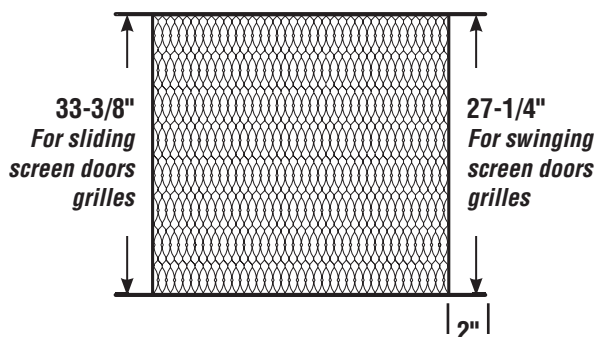

EMPRESS (.125 thick pattern)

Part No.	Product Line	Description	
		Tip To Tip	No Tips
2399xx	F3316	To 34" x 27"	To 31" x 27"
2399xx	F3316	To 36" x 33"	To 32" x 33"
2399xx	F3316	To 48" x 33"	To 44" x 33"
2399xx	F3316	To 60" x 33"	To 56" x 33"