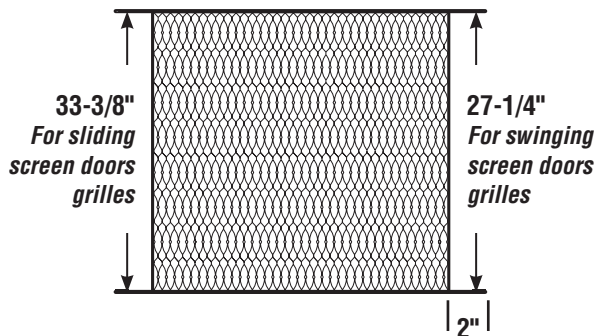

EMPRESS (.125 thick pattern)

Part No.	Product Line	Description	
		Tip To Tip	No Tips
2399xx	F3316	To 34" x 27"	To 31" x 27"
2399xx	F3316	To 36" x 33"	To 32" x 33"
2399xx	F3316	To 48" x 33"	To 44" x 33"
2399xx	F3316	To 60" x 33"	To 56" x 33"